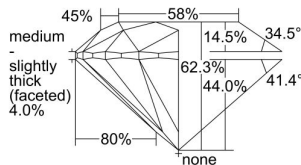

GIA®

FACSIMILE

GIA REPORT 6492412227

Verify this report at GIA.edu

GIA NATURAL DIAMOND DOSSIER®

May 20, 2024
GIA Report Number **6492412227**
Shape and Cutting Style ..... **Round Brilliant**
Measurements ..... **4.60 - 4.63 x 2.88 mm**

GRADING RESULTS

Carat Weight ..... **0.37 carat**
Color Grade ..... **H**
Clarity Grade **S11**
Cut Grade ..... **Excellent**

ADDITIONAL GRADING INFORMATION

Polish ..... **Excellent**
Symmetry ..... **Excellent**
Fluorescence ..... **None**
Clarity Characteristics ..... **Cloud**
Inscription(s): **GIA 6492412227**

PROPORTIONS

Profile to actual proportions

GRADING SCALES

GIA COLOR SCALE	GIA CLARITY SCALE	GIA CUT SCALE	
D	FLAWLESS	EXCELLENT	
E	INTERNALLY FLAWLESS		
F		VVS₁	VERY GOOD
G	VVS₂		
H	VS₁	GOOD	
I	VS₂		
J	S1₁	FAIR	
K	S1₂		
L	I₁	POOR	
M	I₂		
N	I₃		
O			
P			
Q			
R			
S			
T			
U			
V			
W			
X			
Y			
Z