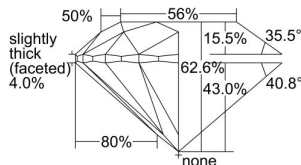

GIA®

FACSIMILE

GIA REPORT 6492418078

Verify this report at GIA.edu

GIA NATURAL DIAMOND DOSSIER®

May 23, 2024
GIA Report Number **6492418078**
Shape and Cutting Style ..... **Round Brilliant**
Measurements ..... **5.78 - 5.81 x 3.63 mm**

GRADING RESULTS

Carat Weight ..... **0.75 carat**
Color Grade ..... **D**
Clarity Grade **S12**
Cut Grade ..... **Excellent**

ADDITIONAL GRADING INFORMATION

Polish ..... **Excellent**
Symmetry ..... **Excellent**
Fluorescence ..... **None**
Clarity Characteristics ..... **Crystal**
Inscription(s): **GIA 6492418078**

PROPORTIONS

Profile to actual proportions

GRADING SCALES

GIA COLOR SCALE	GIA CLARITY SCALE	GIA CUT SCALE	
D	FLAWLESS	EXCELLENT	
E	INTERNALLY FLAWLESS		
F		VVS₁	VERY GOOD
G	VVS₂		
H	VS₁	GOOD	
I	VS₂		
J	S1₁	FAIR	
K	S1₂		
L	I₁	POOR	
M	I₂		
N	I₃		
O			
P			
Q			
R			
S			
T			
U			
V			
W			
X			
Y			
Z