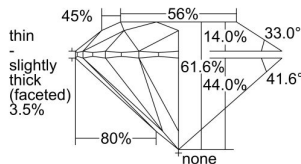

GIA®

FACSIMILE

GIA REPORT 6492419114

Verify this report at GIA.edu

GIA NATURAL DIAMOND DOSSIER®

May 20, 2024
GIA Report Number 6492419114
Shape and Cutting Style ..... Round Brilliant
Measurements ..... 4.49 - 4.52 x 2.78 mm

GRADING RESULTS

Carat Weight ..... 0.34 carat
Color Grade ..... D
Clarity Grade VS1
Cut Grade ..... Excellent

ADDITIONAL GRADING INFORMATION

Polish ..... Excellent
Symmetry ..... Excellent
Fluorescence ..... None
Clarity Characteristics ..... Crystal, Pinpoint
Inscription(s): GIA 6492419114

PROPORTIONS

Profile to actual proportions

GRADING SCALES

GIA COLOR SCALE	GIA CLARITY SCALE	GIA CUT SCALE	
D	FLAWLESS	EXCELLENT	
E	INTERNALLY FLAWLESS		
F		VVS₁	VERY GOOD
G	VVS₂		
H	VS₁	GOOD	
I	VS₂		
J	SI₁	FAIR	
K	SI₂		
L	I₁	POOR	
M	I₂		
N	I₃		
O			
P			
Q			
R			
S			
T			
U			
V			
W			
X			
Y			
Z