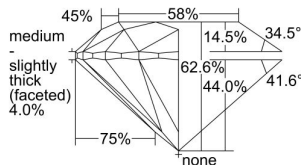

GIA®

FACSIMILE

GIA REPORT 6492419585

Verify this report at GIA.edu

GIA NATURAL DIAMOND DOSSIER®

May 21, 2024
GIA Report Number **6492419585**
Shape and Cutting Style ..... **Round Brilliant**
Measurements ..... **4.03 - 4.05 x 2.53 mm**

GRADING RESULTS

Carat Weight ..... **0.25 carat**
Color Grade ..... **G**
Clarity Grade **VS2**
Cut Grade ..... **Excellent**

ADDITIONAL GRADING INFORMATION

Polish ..... **Excellent**
Symmetry ..... **Excellent**
Fluorescence ..... **Faint**
Clarity Characteristics..... **Cloud, Crystal**
Inscription(s): **GIA 6492419585**

PROPORTIONS

Profile to actual proportions

GRADING SCALES

GIA COLOR SCALE	GIA CLARITY SCALE	GIA CUT SCALE	
D	FLAWLESS	EXCELLENT	
E	INTERNALLY FLAWLESS		
F		VVS₁	VERY GOOD
G	VVS₂		
H	VS₁	GOOD	
I	VS₂		
J	SI₁	FAIR	
K	SI₂		
L	I₁	POOR	
M	I₂		
N	I₃		
O			
P			
Q			
R			
S			
T			
U			
V			
W			
X			
Y			
Z