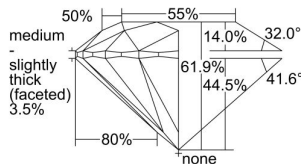

GIA®

FACSIMILE

GIA REPORT 6492421444

Verify this report at GIA.edu

GIA NATURAL DIAMOND DOSSIER®

May 21, 2024
GIA Report Number 6492421444
Shape and Cutting Style ..... Round Brilliant
Measurements ..... 4.33 - 4.35 x 2.69 mm

GRADING RESULTS

Carat Weight ..... 0.30 carat
Color Grade ..... F
Clarity Grade S11
Cut Grade ..... Excellent

ADDITIONAL GRADING INFORMATION

Polish ..... Excellent
Symmetry ..... Excellent
Fluorescence ..... None
Clarity Characteristics..... Cloud, Crystal, Feather
Inscription(s): GIA 6492421444

PROPORTIONS

Profile to actual proportions

GRADING SCALES

GIA COLOR SCALE	GIA CLARITY SCALE	GIA CUT SCALE	
D	FLAWLESS	EXCELLENT	
E	INTERNALLY FLAWLESS		
F		VVS₁	VERY GOOD
G	VVS₂		
H	VS₁	GOOD	
I	VS₂		
J	S1₁	FAIR	
K	S1₂		
L	I₁	POOR	
M	I₂		
N	I₃		
O			
P			
Q			
R			
S			
T			
U			
V			
W			
X			
Y			
Z