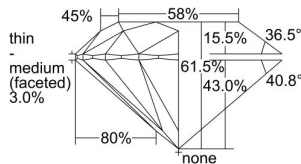

GIA®

FACSIMILE

GIA REPORT 6492422234

Verify this report at GIA.edu

GIA NATURAL DIAMOND DOSSIER®

May 21, 2024
GIA Report Number 6492422234
Shape and Cutting Style ..... Round Brilliant
Measurements ..... 4.73 - 4.75 x 2.92 mm

GRADING RESULTS

Carat Weight ..... 0.40 carat
Color Grade ..... G
Clarity Grade VS2
Cut Grade ..... Excellent

ADDITIONAL GRADING INFORMATION

Polish ..... Excellent
Symmetry ..... Excellent
Fluorescence ..... Very Strong Blue
Clarity Characteristics ..... Cloud, Crystal
Inscription(s): GIA 6492422234

PROPORTIONS

Profile to actual proportions

GRADING SCALES

GIA COLOR SCALE	GIA CLARITY SCALE	GIA CUT SCALE	
D	FLAWLESS	EXCELLENT	
E	INTERNALLY FLAWLESS		
F		VVS₁	VERY GOOD
G	VVS₂		
H	VS₁	GOOD	
I	VS₂		
J	SI₁	FAIR	
K	SI₂		
L	I₁	POOR	
M	I₂		
N	I₃		
O			
P			
Q			
R			
S			
T			
U			
V			
W			
X			
Y			
Z