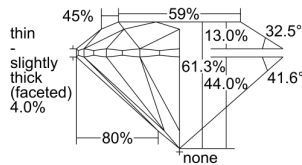

GIA®

FACSIMILE

GIA REPORT

6492422641

Verify this report at GIA.edu

GIA NATURAL DIAMOND DOSSIER®

May 21, 2024
GIA Report Number 6492422641
Shape and Cutting Style ..... Round Brilliant
Measurements ..... 4.28 - 4.33 x 2.64 mm

GRADING RESULTS

Carat Weight ..... 0.30 carat
Color Grade ..... E
Clarity Grade VS1
Cut Grade ..... Excellent

ADDITIONAL GRADING INFORMATION

Polish ..... Excellent
Symmetry ..... Very Good
Fluorescence ..... None
Clarity Characteristics ..... Cloud
Inscription(s): GIA 6492422641

PROPORTIONS

Profile to actual proportions

GRADING SCALES

GIA COLOR SCALE	GIA CLARITY SCALE	GIA CUT SCALE	
D	FLAWLESS	EXCELLENT	
E	INTERNALLY FLAWLESS		
F		VVS₁	VERY GOOD
G	VVS₂		
H	VS₁	GOOD	
I	VS₂		
J	SI₁	FAIR	
K	SI₂		
L	I₁	POOR	
M	I₂		
N	I₃		
O			
P			
Q			
R			
S			
T			
U			
V			
W			
X			
Y			
Z