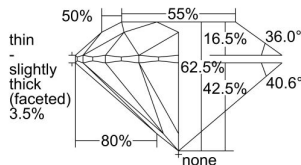

GIA®

FACSIMILE

GIA REPORT 6492423818

Verify this report at GIA.edu

GIA NATURAL DIAMOND DOSSIER®

May 22, 2024
GIA Report Number **6492423818**
Shape and Cutting Style ..... **Round Brilliant**
Measurements ..... **5.07 - 5.09 x 3.18 mm**

GRADING RESULTS

Carat Weight ..... **0.50 carat**
Color Grade ..... **G**
Clarity Grade **VS2**
Cut Grade ..... **Excellent**

ADDITIONAL GRADING INFORMATION

Polish ..... **Excellent**
Symmetry ..... **Excellent**
Fluorescence ..... **Faint**
Clarity Characteristics ..... **Crystal**
Inscription(s): **GIA 6492423818**

PROPORTIONS

Profile to actual proportions