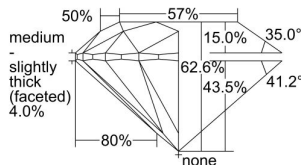

GIA®

FACSIMILE

GIA REPORT 6492424334

Verify this report at GIA.edu

GIA NATURAL DIAMOND DOSSIER®

May 28, 2024
GIA Report Number **6492424334**
Shape and Cutting Style ..... **Round Brilliant**
Measurements ..... **5.09 - 5.13 x 3.20 mm**

GRADING RESULTS

Carat Weight ..... **0.51 carat**
Color Grade ..... **J**
Clarity Grade ..... **Internally Flawless**
Cut Grade ..... **Excellent**

ADDITIONAL GRADING INFORMATION

Polish ..... **Excellent**
Symmetry ..... **Excellent**
Fluorescence ..... **None**
Clarity Characteristics... **Surface Graining, Minor Details of Polish**
Inscription(s): **GIA 6492424334**

PROPORTIONS

Profile to actual proportions

GRADING SCALES

GIA COLOR SCALE	GIA CLARITY SCALE	GIA CUT SCALE	
D	FLAWLESS	EXCELLENT	
E	INTERNALLY FLAWLESS		
F		VVS₁	VERY GOOD
G	VVS₂		
H	VS₁	GOOD	
I	VS₂		
J	SI₁	FAIR	
K	SI₂		
L	I₁	POOR	
M			
N			
O	I₂		
P			
Q	I₃		
R			
S			
T			
U			
V			
W			
X			
Y			
Z