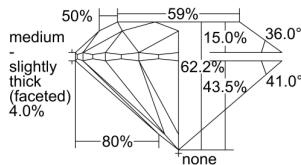

GIA®

FACSIMILE

GIA REPORT 6492424786

Verify this report at GIA.edu

GIA NATURAL DIAMOND DOSSIER®

May 22, 2024
GIA Report Number **6492424786**
Shape and Cutting Style ..... **Round Brilliant**
Measurements ..... **5.14 - 5.19 x 3.21 mm**

GRADING RESULTS

Carat Weight ..... **0.53 carat**
Color Grade ..... **I**
Clarity Grade **VS1**
Cut Grade ..... **Excellent**

ADDITIONAL GRADING INFORMATION

Polish ..... **Excellent**
Symmetry ..... **Excellent**
Fluorescence ..... **None**
Clarity Characteristics..... **Crystal, Pinpoint**
Inscription(s): **GIA 6492424786**

PROPORTIONS

Profile to actual proportions

GRADING SCALES

GIA COLOR SCALE	GIA CLARITY SCALE	GIA CUT SCALE	
D	FLAWLESS	EXCELLENT	
E	INTERNALLY FLAWLESS		
F		VVS₁	VERY GOOD
G	VVS₂		
H	VS₁	GOOD	
I	VS₂		
J	SI₁	FAIR	
K	SI₂		
L	I₁	POOR	
M	I₂		
N	I₃		
O			
P			
Q			
R			
S			
T			
U			
V			
W			
X			
Y			
Z