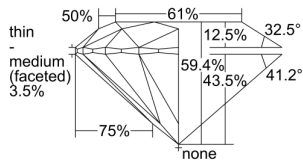

GIA®

FACSIMILE

GIA REPORT 6492424867

Verify this report at GIA.edu

GIA NATURAL DIAMOND DOSSIER®

May 23, 2024
GIA Report Number **6492424867**
Shape and Cutting Style ..... **Round Brilliant**
Measurements ..... **3.99 - 4.02 x 2.38 mm**

GRADING RESULTS

Carat Weight ..... **0.23 carat**
Color Grade ..... **I**
Clarity Grade **VS2**
Cut Grade ..... **Excellent**

ADDITIONAL GRADING INFORMATION

Polish ..... **Excellent**
Symmetry ..... **Excellent**
Fluorescence ..... **None**
Clarity Characteristics ..... **Feather**
Inscription(s): **GIA 6492424867**

PROPORTIONS

Profile to actual proportions