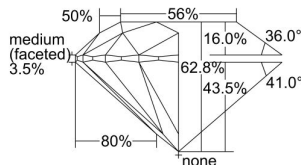

GIA®

FACSIMILE

GIA REPORT 6492425741

Verify this report at GIA.edu

GIA NATURAL DIAMOND DOSSIER®

May 22, 2024
GIA Report Number **6492425741**
Shape and Cutting Style ..... **Round Brilliant**
Measurements ..... **5.07 - 5.11 x 3.19 mm**

GRADING RESULTS

Carat Weight ..... **0.51 carat**
Color Grade ..... **H**
Clarity Grade **S11**
Cut Grade ..... **Excellent**

ADDITIONAL GRADING INFORMATION

Polish ..... **Excellent**
Symmetry ..... **Excellent**
Fluorescence ..... **None**
Clarity Characteristics..... **Crystal, Feather**
Inscription(s): **GIA 6492425741**

PROPORTIONS

Profile to actual proportions

GRADING SCALES

GIA COLOR SCALE	GIA CLARITY SCALE	GIA CUT SCALE	
D	FLAWLESS	EXCELLENT	
E	INTERNALLY FLAWLESS		
F		VVS₁	VERY GOOD
G	VVS₂		
H	VS₁	GOOD	
I	VS₂		
J	S1₁	FAIR	
K	S1₂		
L	I₁	POOR	
M	I₂		
N	I₃		
O			
P			
Q			
R			
S			
T			
U			
V			
W			
X			
Y			
Z