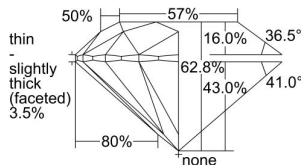

GIA®

FACSIMILE

GIA REPORT 6492426275

Verify this report at GIA.edu

GIA NATURAL DIAMOND DOSSIER®

May 28, 2024
GIA Report Number **6492426275**
Shape and Cutting Style ..... **Round Brilliant**
Measurements ..... **4.48 - 4.50 x 2.82 mm**

GRADING RESULTS

Carat Weight ..... **0.35 carat**
Color Grade ..... **E**
Clarity Grade **S11**
Cut Grade ..... **Excellent**

ADDITIONAL GRADING INFORMATION

Polish ..... **Excellent**
Symmetry ..... **Excellent**
Fluorescence ..... **None**
Clarity Characteristics ..... **Cloud**
Inscription(s): **GIA 6492426275**

PROPORTIONS

Profile to actual proportions

GRADING SCALES

GIA COLOR SCALE	GIA CLARITY SCALE	GIA CUT SCALE
D	FLAWLESS	EXCELLENT
E	FLAWLESS	
F	INTERNALLY FLAWLESS	VERY GOOD
G	FLAWLESS	
H	VVS₁	GOOD
I	VVS₂	
J	VS₁	FAIR
K	VS₂	
L	S1₁	POOR
M	S1₂	
N	I₁	
O	I₂	
P	I₃	
Q		
R		
S		
T		
U		
V		
W		
X		
Y		
Z