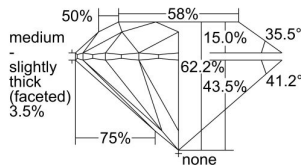

GIA®

FACSIMILE

GIA REPORT 6492429028

Verify this report at GIA.edu

GIA NATURAL DIAMOND DOSSIER®

May 28, 2024
GIA Report Number 6492429028
Shape and Cutting Style ..... Round Brilliant
Measurements ..... 4.36 - 4.38 x 2.71 mm

GRADING RESULTS

Carat Weight ..... 0.31 carat
Color Grade ..... D
Clarity Grade VS1
Cut Grade ..... Excellent

ADDITIONAL GRADING INFORMATION

Polish ..... Excellent
Symmetry ..... Excellent
Fluorescence ..... Faint
Clarity Characteristics ..... Crystal, Pinpoint
Inspection(s): GIA 6492429028

PROPORTIONS

Profile to actual proportions

GRADING SCALES

GIA COLOR SCALE	GIA CLARITY SCALE	GIA CUT SCALE	
D	FLAWLESS	EXCELLENT	
E	INTERNALLY FLAWLESS		
F		VVS₁	VERY GOOD
G	VVS₂		
H	VS₁	GOOD	
I	VS₂		
J	SI₁	FAIR	
K	SI₂		
L	I₁	POOR	
M			
N	I₂		
O			
P	I₃		
Q			
R			
S			
T			
U			
V			
W			
X			
Y			
Z