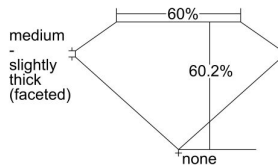

GIA®

FACSIMILE

GIA REPORT 6492429568

Verify this report at GIA.edu

GIA NATURAL DIAMOND DOSSIER®

May 22, 2024
GIA Report Number 6492429568
Shape and Cutting Style ..... Marquise Brilliant
Measurements ..... 6.96 x 3.61 x 2.17 mm

GRADING RESULTS

Carat Weight ..... 0.30 carat
Color Grade ..... D
Clarity Grade VS1

ADDITIONAL GRADING INFORMATION

Polish ..... Excellent
Symmetry ..... Excellent
Fluorescence ..... Faint
Clarity Characteristics..... Needle, Pinpoint, Cloud
Inscription(s): GIA 6492429568

PROPORTIONS

Profile not to actual proportions

GRADING SCALES

GIA COLOR SCALE		GIA CLARITY SCALE			
COLORLESS	D	VERY VERY SLIGHTLY INCLUDED	FLAWLESS		
	E		INTERNALLY FLAWLESS		
	F		VS₁		
	NEAR COLORLESS	G	VERY SLIGHTLY INCLUDED	VS₂	
		H		VS₁	
		FAINT	I	SLIGHTLY INCLUDED	VS₂
			J		SI₁
			K		SI₂
	LIGHT	L	INCLUDED	I₁	
		M		I₂	
N		I₃			
O					
P					
Q					
R