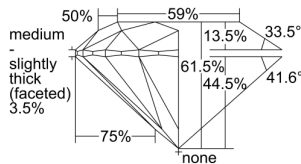

GIA®

FACSIMILE

GIA REPORT 6492430722

Verify this report at GIA.edu

GIA NATURAL DIAMOND DOSSIER®

May 22, 2024
GIA Report Number **6492430722**
Shape and Cutting Style ..... **Round Brilliant**
Measurements ..... **4.96 - 4.99 x 3.06 mm**

GRADING RESULTS

Carat Weight ..... **0.46 carat**
Color Grade ..... **I**
Clarity Grade **VS2**
Cut Grade ..... **Excellent**

ADDITIONAL GRADING INFORMATION

Polish ..... **Excellent**
Symmetry ..... **Excellent**
Fluorescence ..... **None**
Clarity Characteristics ..... **Feather**
Inscription(s): **GIA 6492430722**

PROPORTIONS

Profile to actual proportions

GRADING SCALES

GIA COLOR SCALE

COLORED	D
	E
	F
	G
	H
	I
	J
NEAR COLORLESS	K
	L
	M
	N
	O
	P
	R
	S
	T
	U
	V
	W
	X
	Y
	Z

GIA CLARITY SCALE

FLAWLESS	VERY VERY SLIGHTLY INCLUDED	VS₁	VS₂	SI₁	SI₂	I₁	I₂	I₃	
									FLAWLESS
INTERNALLY FLAWLESS	VERY SLIGHTLY INCLUDED								

GIA CUT SCALE

EXCELLENT
VERY GOOD
GOOD
FAIR
POOR