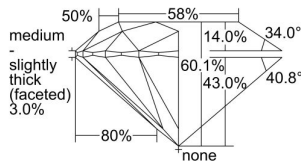

GIA®

FACSIMILE

GIA REPORT 6492431230

Verify this report at GIA.edu

GIA NATURAL DIAMOND DOSSIER®

May 22, 2024
GIA Report Number **6492431230**
Shape and Cutting Style ..... **Round Brilliant**
Measurements ..... **4.51 - 4.53 x 2.72 mm**

GRADING RESULTS

Carat Weight ..... **0.33 carat**
Color Grade ..... **H**
Clarity Grade **VS1**
Cut Grade ..... **Excellent**

ADDITIONAL GRADING INFORMATION

Polish ..... **Excellent**
Symmetry ..... **Excellent**
Fluorescence ..... **None**
Clarity Characteristics..... **Crystal, Cloud**
Inscription(s): **GIA 6492431230**

PROPORTIONS

Profile to actual proportions

GRADING SCALES

GIA COLOR SCALE	GIA CLARITY SCALE	GIA CUT SCALE	
D	FLAWLESS	EXCELLENT	
E	INTERNALLY FLAWLESS		
F		VVS₁	VERY GOOD
G	VVS₂		
H	VS₁	GOOD	
I	VS₂		
J	SI₁	FAIR	
K	SI₂		
L	I₁	POOR	
M	I₂		
N	I₃		
O			
P			
Q			
R			
S			
T			
U			
V			
W			
X			
Y			
Z