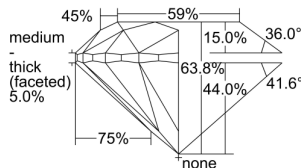

GIA®

FACSIMILE

GIA REPORT 6492432056

Verify this report at GIA.edu

GIA NATURAL DIAMOND DOSSIER®

May 22, 2024
GIA Report Number 6492432056
Shape and Cutting Style ..... Round Brilliant
Measurements ..... 4.20 - 4.24 x 2.69 mm

GRADING RESULTS

Carat Weight ..... 0.30 carat
Color Grade ..... G
Clarity Grade S11
Cut Grade ..... Very Good

ADDITIONAL GRADING INFORMATION

Polish ..... Excellent
Symmetry ..... Very Good
Fluorescence ..... Medium Blue
Clarity Characteristics ..... Crystal, Cloud
Inscription(s): GIA 6492432056

PROPORTIONS

Profile to actual proportions

GRADING SCALES

GIA COLOR SCALE	GIA CLARITY SCALE	GIA CUT SCALE	
D	FLAWLESS	EXCELLENT	
E	INTERNALLY FLAWLESS		
F		VVS₁	VERY GOOD
G	VVS₂		
H	VS₁	GOOD	
I	VS₂		
J	S1₁	FAIR	
K	S1₂		
L	I₁	POOR	
M	I₂		
N	I₃		
O			
P			
Q			
R			
S			
T			
U			
V			
W			
X			
Y			
Z