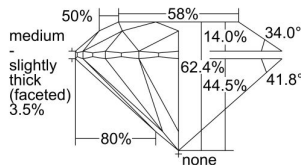

GIA®

FACSIMILE

GIA REPORT 6492433427

Verify this report at GIA.edu

GIA NATURAL DIAMOND DOSSIER®

May 23, 2024
GIA Report Number **6492433427**
Shape and Cutting Style ..... **Round Brilliant**
Measurements ..... **5.69 - 5.72 x 3.56 mm**

GRADING RESULTS

Carat Weight ..... **0.71 carat**
Color Grade ..... **G**
Clarity Grade **VS2**
Cut Grade ..... **Excellent**

ADDITIONAL GRADING INFORMATION

Polish ..... **Excellent**
Symmetry ..... **Excellent**
Fluorescence ..... **None**
Clarity Characteristics..... **Crystal, Cloud, Needle**
Inscription(s): **GIA 6492433427**

PROPORTIONS

Profile to actual proportions

GRADING SCALES

GIA COLOR SCALE	GIA CLARITY SCALE	GIA CUT SCALE	
D	FLAWLESS	EXCELLENT	
E	INTERNALLY FLAWLESS		
F		VVS₁	VERY GOOD
G	VVS₂		
H	VS₁	GOOD	
I	VS₂		
J	SI₁	FAIR	
K	SI₂		
L	I₁	POOR	
M	I₂		
N	I₃		
O			
P			
Q			
R			
S			
T			
U			
V			
W			
X			
Y			
Z