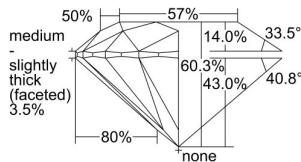

GIA®

FACSIMILE

GIA REPORT 6492435075

Verify this report at GIA.edu

GIA NATURAL DIAMOND DOSSIER®

May 30, 2024
GIA Report Number **6492435075**
Shape and Cutting Style ..... **Round Brilliant**
Measurements ..... **4.24 - 4.26 x 2.56 mm**

GRADING RESULTS

Carat Weight ..... **0.28 carat**
Color Grade ..... **H**
Clarity Grade **VS1**
Cut Grade ..... **Excellent**

ADDITIONAL GRADING INFORMATION

Polish ..... **Excellent**
Symmetry ..... **Excellent**
Fluorescence ..... **None**
Clarity Characteristics..... **Crystal, Needle, Pinpoint**
Inscription(s): **GIA 6492435075**

PROPORTIONS

Profile to actual proportions

GRADING SCALES

GIA COLOR SCALE	GIA CLARITY SCALE	GIA CUT SCALE	
D	FLAWLESS	EXCELLENT	
E	INTERNALLY FLAWLESS		
F		VVS₁	VERY GOOD
G	VVS₂		
H	VS₁	GOOD	
I	VS₂		
J	SI₁	FAIR	
K	SI₂		
L	I₁	POOR	
M	I₂		
N	I₃		
O