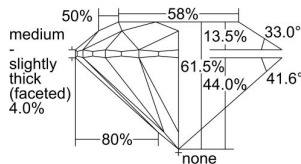

GIA®

FACSIMILE

GIA REPORT 6492437924

Verify this report at GIA.edu

GIA NATURAL DIAMOND DOSSIER®

May 22, 2024
GIA Report Number 6492437924
Shape and Cutting Style ..... Round Brilliant
Measurements ..... 4.70 - 4.73 x 2.90 mm

GRADING RESULTS

Carat Weight ..... 0.39 carat
Color Grade ..... F
Clarity Grade S11
Cut Grade ..... Excellent

ADDITIONAL GRADING INFORMATION

Polish ..... Excellent
Symmetry ..... Excellent
Fluorescence ..... None
Clarity Characteristics ..... Feather, Crystal, Cloud
Inscription(s): GIA 6492437924

PROPORTIONS

Profile to actual proportions

GRADING SCALES

GIA COLOR SCALE	GIA CLARITY SCALE	GIA CUT SCALE	
D	FLAWLESS	EXCELLENT	
E	INTERNALLY FLAWLESS		
F		VVS₁	VERY GOOD
G	VVS₂		
H	VS₁	GOOD	
I	VS₂		
J	S1₁	FAIR	
K	S1₂		
L	I₁	POOR	
M	I₂		
N	I₃		
O			
P			
Q			
R			
S			
T			
U			
V			
W			
X			
Y			
Z