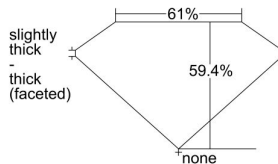

GIA®

FACSIMILE

GIA REPORT 6492438906

Verify this report at GIA.edu

GIA NATURAL DIAMOND DOSSIER®

May 24, 2024
GIA Report Number **6492438906**
Shape and Cutting Style ..... **Marquise Brilliant**
Measurements ..... **8.21 x 4.26 x 2.53 mm**

GRADING RESULTS

Carat Weight ..... **0.50 carat**
Color Grade ..... **D**
Clarity Grade **S11**

ADDITIONAL GRADING INFORMATION

Polish ..... **Excellent**
Symmetry ..... **Very Good**
Fluorescence ..... **Faint**
Clarity Characteristics ..... **Feather**
Inscription(s): **GIA 6492438906**

PROPORTIONS

Profile not to actual proportions

GRADING SCALES

GIA COLOR SCALE		GIA CLARITY SCALE			
COLORLESS	D	VERY VERY SLIGHTLY INCLUDED	FLAWLESS		
	E		INTERNALLY FLAWLESS		
	F	VERY SLIGHTLY INCLUDED	VVS₁		
	G		VVS₂		
	H		VS₁		
	NEAR COLORLESS	I	SLIGHTLY INCLUDED	VS₂	
		J		S1₁	
		FAINT	K	INCLUDED	S1₂
			L		I₁
			M		I₂
VERT LIGHT	N	INCLUDED	I₃		
	O				
	P				
	Q				
	R				
LIGHT	S				
	T				
	U				
	V				
	W				
	X				
Y					
Z