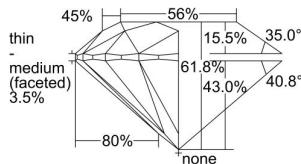

GIA®

FACSIMILE

GIA REPORT 6492438986

Verify this report at GIA.edu

GIA NATURAL DIAMOND DOSSIER®

May 23, 2024
GIA Report Number **6492438986**
Shape and Cutting Style ..... **Round Brilliant**
Measurements ..... **5.33 - 5.37 x 3.31 mm**

GRADING RESULTS

Carat Weight ..... **0.58 carat**
Color Grade ..... **D**
Clarity Grade **VVS2**
Cut Grade ..... **Excellent**

ADDITIONAL GRADING INFORMATION

Polish ..... **Excellent**
Symmetry ..... **Excellent**
Fluorescence ..... **None**
Clarity Characteristics..... **Pinpoint, Indented Natural**
Inscription(s): **GIA 6492438986**

PROPORTIONS

Profile to actual proportions

GRADING SCALES

GIA COLOR SCALE	GIA CLARITY SCALE	GIA CUT SCALE	
D	FLAWLESS	EXCELLENT	
E	INTERNALLY FLAWLESS		
F		VVS₁	VERY GOOD
G	VVS₂		
H	VS₁	GOOD	
I	VS₂		
J	SI₁	FAIR	
K	SI₂		
L	I₁	POOR	
M			
N			
O	I₂		
P			
Q			
R	I₃		
S			
T			
U			
V			
W			
X			
Y			
Z