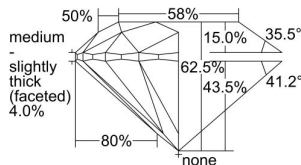

GIA®

FACSIMILE

GIA REPORT 6492440173

Verify this report at GIA.edu

GIA NATURAL DIAMOND DOSSIER®

May 23, 2024
GIA Report Number **6492440173**
Shape and Cutting Style ..... **Round Brilliant**
Measurements ..... **4.25 - 4.28 x 2.66 mm**

GRADING RESULTS

Carat Weight ..... **0.30 carat**
Color Grade ..... **F**
Clarity Grade **VS1**
Cut Grade ..... **Excellent**

ADDITIONAL GRADING INFORMATION

Polish ..... **Excellent**
Symmetry ..... **Excellent**
Fluorescence ..... **None**
Clarity Characteristics..... **Cloud, Needle, Pinpoint**
Inspection(s): GIA 6492440173

PROPORTIONS

Profile to actual proportions

GRADING SCALES

GIA COLOR SCALE	GIA CLARITY SCALE	GIA CUT SCALE	
D	FLAWLESS	EXCELLENT	
E	INTERNALLY FLAWLESS		
F		VVS₁	VERY GOOD
G	VVS₂		
H	VS₁	GOOD	
I	VS₂		
J	SI₁	FAIR	
K	SI₂		
L	I₁	POOR	
M	I₂		
N	I₃		
O