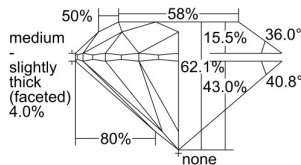

GIA®

FACSIMILE

GIA REPORT 6492442322

Verify this report at GIA.edu

GIA NATURAL DIAMOND DOSSIER®

May 23, 2024
GIA Report Number **6492442322**
Shape and Cutting Style ..... **Round Brilliant**
Measurements ..... **4.28 - 4.31 x 2.67 mm**

GRADING RESULTS

Carat Weight ..... **0.30 carat**
Color Grade ..... **D**
Clarity Grade **VS1**
Cut Grade ..... **Excellent**

ADDITIONAL GRADING INFORMATION

Polish ..... **Excellent**
Symmetry ..... **Excellent**
Fluorescence ..... **None**
Clarity Characteristics ..... **Feather, Pinpoint**
Inscription(s): **GIA 6492442322**

PROPORTIONS

Profile to actual proportions

GRADING SCALES

GIA COLOR SCALE	GIA CLARITY SCALE	GIA CUT SCALE	
D	FLAWLESS	EXCELLENT	
E	INTERNALLY FLAWLESS		
F		VVS₁	VERY GOOD
G	VVS₂		
H	VS₁	GOOD	
I	VS₂		
J	SI₁	FAIR	
K	SI₂		
L	I₁	POOR	
M	I₂		
N	I₃		
O			
P			
Q			
R			
S			
T			
U			
V			
W			
X			
Y			
Z