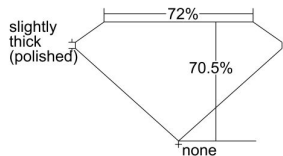

GIA®

FACSIMILE

GIA REPORT 6492443249

Verify this report at GIA.edu

GIA NATURAL DIAMOND DOSSIER®

May 23, 2024
GIA Report Number **6492443249**
Shape and Cutting Style ..... **Square Modified Brilliant**
Measurements ..... **4.49 x 4.42 x 3.12 mm**

GRADING RESULTS

Carat Weight ..... **0.52 carat**
Color Grade ..... **I**
Clarity Grade **VVS2**

ADDITIONAL GRADING INFORMATION

Polish ..... **Excellent**
Symmetry ..... **Very Good**
Fluorescence ..... **None**
Clarity Characteristics ..... **Needle, Pinpoint**
Inscription(s): **GIA 6492443249**

PROPORTIONS

Profile not to actual proportions

GRADING SCALES

GIA COLOR SCALE		GIA CLARITY SCALE		
COLORLESS	D	VERY VERY SLIGHTLY INCLUDED	FLAWLESS	
	E		INTERNALLY FLAWLESS	
	F	VERY SLIGHTLY INCLUDED	VVS₁	
	G		VVS₂	
	H		VS₁	
NEAR COLORLESS	I	SLIGHTLY INCLUDED	VS₂	
	J		SI₁	
	FAINT	K	INCLUDED	SI₂
		L		I₁
		M		I₂
VERY LIGHT		N	INCLUDED	I₃
		O		
	P			
	Q			
	R			
LIGHT	S			
	T			
	U			
	V			
	W			
	X			
	Y			
	Z