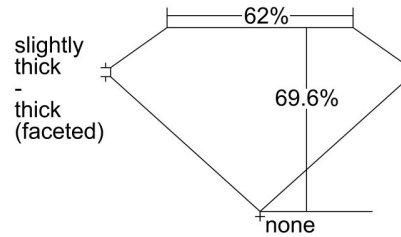

GIA NATURAL DIAMOND GRADING REPORT

May 24, 2024  
 GIA Report Number ..... 6492443660  
 Shape and Cutting Style ..... Cushion Modified Brilliant  
 Measurements ..... 6.11 x 5.54 x 3.85 mm

GRADING RESULTS

Carat Weight ..... 1.01 carat  
 Color Grade ..... I  
 Clarity Grade ..... VVS2

ADDITIONAL GRADING INFORMATION

Polish ..... Excellent  
 Symmetry ..... Excellent  
 Fluorescence ..... None  
 Inscription(s): GIA 6492443660  
**Comments:** Additional pinpoints are not shown.

PROPORTIONS

Profile not to actual proportions

CLARITY CHARACTERISTICS

KEY TO SYMBOLS\*

-  Needle
-  Pinpoint

\* Red symbols denote internal characteristics (inclusions). Green or black symbols denote external characteristics (blemishes). Diagram is an approximate representation of the diamond, and symbols shown indicate type, position, and approximate size of clarity characteristics. All clarity characteristics may not be shown. Details of finish are not shown.