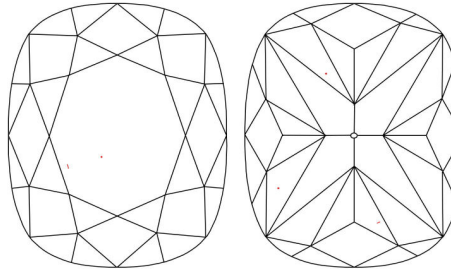

GIA NATURAL DIAMOND GRADING REPORT

May 24, 2024  
 GIA Report Number ..... 6492443660  
 Shape and Cutting Style ..... Cushion Modified Brilliant  
 Measurements ..... 6.11 x 5.54 x 3.85 mm

GRADING RESULTS

Carat Weight ..... 1.01 carat  
 Color Grade ..... I  
 Clarity Grade ..... VVS2

ADDITIONAL GRADING INFORMATION

Polish ..... Excellent  
 Symmetry ..... Excellent  
 Fluorescence ..... None  
 Inscription(s): GIA 6492443660  
**Comments:** Additional pinpoints are not shown.

PROPORTIONS

Profile not to actual proportions

CLARITY CHARACTERISTICS

KEY TO SYMBOLS\*

-  Needle
-  Pinpoint

\* Red symbols denote internal characteristics (inclusions). Green or black symbols denote external characteristics (blemishes). Diagram is an approximate representation of the diamond, and symbols shown indicate type, position, and approximate size of clarity characteristics. All clarity characteristics may not be shown. Details of finish are not shown.