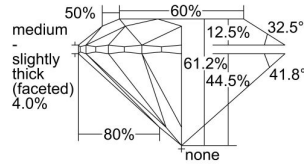

GIA®

FACSIMILE

GIA REPORT 6492445320

Verify this report at GIA.edu

GIA NATURAL DIAMOND DOSSIER®

May 23, 2024
GIA Report Number **6492445320**
Shape and Cutting Style ..... **Round Brilliant**
Measurements ..... **4.74 - 4.76 x 2.91 mm**

GRADING RESULTS

Carat Weight ..... **0.40 carat**
Color Grade ..... **D**
Clarity Grade **S12**
Cut Grade ..... **Excellent**

ADDITIONAL GRADING INFORMATION

Polish ..... **Excellent**
Symmetry ..... **Excellent**
Fluorescence ..... **None**
Clarity Characteristics ..... **Crystal, Cloud**
Inscription(s): **GIA 6492445320**

PROPORTIONS

Profile to actual proportions

GRADING SCALES

GIA COLOR SCALE	GIA CLARITY SCALE	GIA CUT SCALE
D	FLAWLESS	EXCELLENT
E	FLAWLESS	
F	INTERNALLY FLAWLESS	VERY GOOD
G	VVS₁	
H	VVS₂	GOOD
I	VS₁	
J	VS₂	FAIR
K	S1₁	
L	S1₂	POOR
M	I₁	
N	I₂	
O	I₃	
P		
Q		
R		
S		
T		
U		
V		
W		
X		
Y		
Z