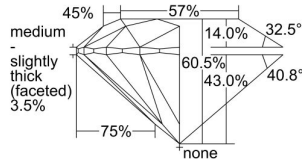

GIA®

FACSIMILE

GIA REPORT 6492445385

Verify this report at GIA.edu

GIA NATURAL DIAMOND DOSSIER®

May 23, 2024
GIA Report Number **6492445385**
Shape and Cutting Style ..... **Round Brilliant**
Measurements ..... **4.63 - 4.66 x 2.81 mm**

GRADING RESULTS

Carat Weight ..... **0.37 carat**
Color Grade ..... **D**
Clarity Grade **VS1**
Cut Grade ..... **Excellent**

ADDITIONAL GRADING INFORMATION

Polish ..... **Excellent**
Symmetry ..... **Excellent**
Fluorescence ..... **None**
Clarity Characteristics..... **Cloud, Cavity, Feather, Pinpoint**
Inscription(s): **GIA 6492445385**

PROPORTIONS

Profile to actual proportions

GRADING SCALES

GIA COLOR SCALE

COLORLESS	D
	E
	F
	G
	H
	I
	J
NEAR COLORLESS	K
	L
FAINT	M
	N
	O
	P
	Q
VERY LIGHT	R
	S
	T
	U
	V
	W
	X
	Y
LIGHT	Z

GIA CLARITY SCALE

	FLAWLESS
	INTERNALLY FLAWLESS
VERY VERY SLIGHTLY INCLUDED	VVS₁
	VVS₂
VERY SLIGHTLY INCLUDED	VS₁
	VS₂
SLIGHTLY INCLUDED	SI₁
	SI₂
	I₁
	I₂
INCLUDED	I₃

GIA CUT SCALE

	EXCELLENT
	VERY GOOD
	GOOD
	FAIR
	POOR