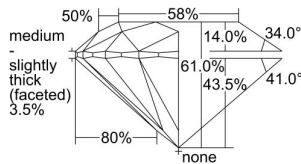

GIA®

FACSIMILE

GIA REPORT 6492446718

Verify this report at GIA.edu

GIA NATURAL DIAMOND DOSSIER®

May 31, 2024
GIA Report Number **6492446718**
Shape and Cutting Style ..... **Round Brilliant**
Measurements ..... **5.31 - 5.33 x 3.25 mm**

GRADING RESULTS

Carat Weight ..... **0.56 carat**
Color Grade ..... **H**
Clarity Grade **VVS2**
Cut Grade ..... **Excellent**

ADDITIONAL GRADING INFORMATION

Polish ..... **Excellent**
Symmetry ..... **Excellent**
Fluorescence ..... **None**
Clarity Characteristics..... **Needle, Pinpoint**
Inscription(s): **GIA 6492446718**

PROPORTIONS

Profile to actual proportions

GRADING SCALES

GIA COLOR SCALE	GIA CLARITY SCALE	GIA CUT SCALE	
D	FLAWLESS	EXCELLENT	
E	INTERNALLY FLAWLESS		
F		VVS₁	VERY GOOD
G	VVS₂		
H	VS₁	GOOD	
I	VS₂		
J	SI₁	FAIR	
K	SI₂		
L	I₁	POOR	
M	I₂		
N	I₃		
O			
P			
Q			
R			
S			
T			
U			
V			
W			
X			
Y			
Z