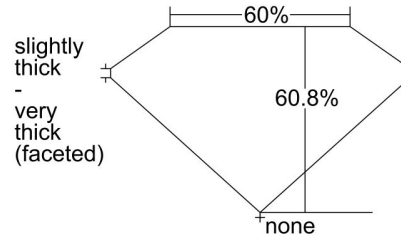

GIA NATURAL DIAMOND GRADING REPORT

May 24, 2024  
 GIA Report Number ..... 6492448554  
 Shape and Cutting Style ..... Heart Brilliant  
 Measurements ..... 5.94 x 6.86 x 4.17 mm

GRADING RESULTS

Carat Weight ..... 1.00 carat  
 Color Grade ..... H  
 Clarity Grade ..... VVS1

ADDITIONAL GRADING INFORMATION

Polish ..... Excellent  
 Symmetry ..... Excellent  
 Fluorescence ..... None  
 Inscription(s): GIA 6492448554  
**Comments:** Surface graining is not shown.

PROPORTIONS

Profile not to actual proportions

CLARITY CHARACTERISTICS

KEY TO SYMBOLS\*

- Pinpoint
- ~ Feather
- ^ Natural

\* Red symbols denote internal characteristics (inclusions). Green or black symbols denote external characteristics (blemishes). Diagram is an approximate representation of the diamond, and symbols shown indicate type, position, and approximate size of clarity characteristics. All clarity characteristics may not be shown. Details of finish are not shown.