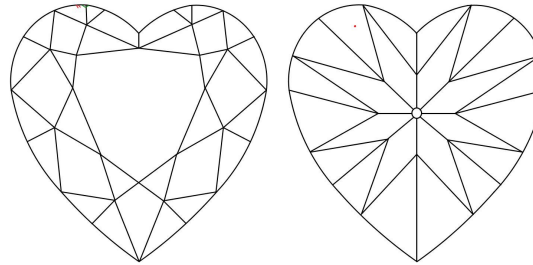

GIA NATURAL DIAMOND GRADING REPORT

May 24, 2024  
 GIA Report Number ..... 6492448554  
 Shape and Cutting Style ..... Heart Brilliant  
 Measurements ..... 5.94 x 6.86 x 4.17 mm

GRADING RESULTS

Carat Weight ..... 1.00 carat  
 Color Grade ..... H  
 Clarity Grade ..... VVS1

ADDITIONAL GRADING INFORMATION

Polish ..... Excellent  
 Symmetry ..... Excellent  
 Fluorescence ..... None  
 Inscription(s): GIA 6492448554  
**Comments:** Surface graining is not shown.

PROPORTIONS

Profile not to actual proportions

CLARITY CHARACTERISTICS

KEY TO SYMBOLS\*

- Pinpoint
- ~ Feather
- ^ Natural

\* Red symbols denote internal characteristics (inclusions). Green or black symbols denote external characteristics (blemishes). Diagram is an approximate representation of the diamond, and symbols shown indicate type, position, and approximate size of clarity characteristics. All clarity characteristics may not be shown. Details of finish are not shown.