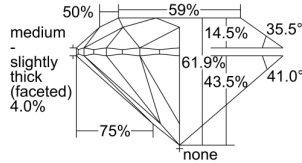

GIA®

FACSIMILE

GIA REPORT 6492452080

Verify this report at GIA.edu

GIA NATURAL DIAMOND DOSSIER®

May 23, 2024
GIA Report Number **6492452080**
Shape and Cutting Style ..... **Round Brilliant**
Measurements ..... **5.67 - 5.71 x 3.52 mm**

GRADING RESULTS

Carat Weight ..... **0.71 carat**
Color Grade ..... **G**
Clarity Grade **VS1**
Cut Grade ..... **Excellent**

ADDITIONAL GRADING INFORMATION

Polish ..... **Excellent**
Symmetry ..... **Excellent**
Fluorescence ..... **Medium Blue**
Clarity Characteristics..... **Cloud, Crystal, Needle, Pinpoint**
Inscription(s): **GIA 6492452080**

PROPORTIONS

Profile to actual proportions

GRADING SCALES

GIA COLOR SCALE	GIA CLARITY SCALE	GIA CUT SCALE
D	FLAWLESS	EXCELLENT
E	FLAWLESS	
F	INTERNALLY FLAWLESS	VERY GOOD
G	FLAWLESS	
H	VVS₁	GOOD
I	VVS₂	
J	VS₁	FAIR
K	VS₂	
L	SI₁	POOR
M	SI₂	
N	I₁	
O	I₂	
P	I₃	
Q		
R		
S		
T		
U		
V		
W		
X		
Y		
Z