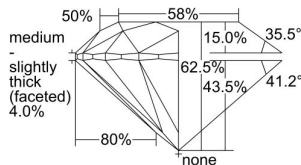

GIA®

FACSIMILE

GIA REPORT 6492457798

Verify this report at GIA.edu

GIA NATURAL DIAMOND DOSSIER®

May 27, 2024
GIA Report Number 6492457798
Shape and Cutting Style ..... Round Brilliant
Measurements ..... 5.64 - 5.68 x 3.54 mm

GRADING RESULTS

Carat Weight ..... 0.70 carat
Color Grade ..... J
Clarity Grade VS1
Cut Grade ..... Excellent

ADDITIONAL GRADING INFORMATION

Polish ..... Excellent
Symmetry ..... Excellent
Fluorescence ..... None
Clarity Characteristics..... Indented Natural, Needle
Inscription(s): GIA 6492457798

PROPORTIONS

Profile to actual proportions

GRADING SCALES

GIA COLOR SCALE	GIA CLARITY SCALE	GIA CUT SCALE	
D	FLAWLESS	EXCELLENT	
E	INTERNALLY FLAWLESS		
F		VVS₁	VERY GOOD
G	VVS₂		
H	VS₁	GOOD	
I	VS₂		
J	SI₁	FAIR	
K	SI₂		
L	I₁	POOR	
M	I₂		
N	I₃		
O			
P			
Q			
R			
S			
T			
U			
V			
W			
X			
Y			
Z