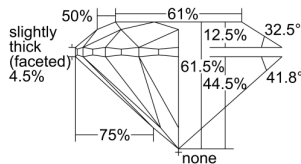

GIA®

FACSIMILE

GIA REPORT 6492459238

Verify this report at GIA.edu

GIA NATURAL DIAMOND DOSSIER®

May 24, 2024
GIA Report Number 6492459238
Shape and Cutting Style ..... Round Brilliant
Measurements ..... 5.39 - 5.41 x 3.32 mm

GRADING RESULTS

Carat Weight ..... 0.60 carat
Color Grade ..... H
Clarity Grade VVS1
Cut Grade ..... Excellent

ADDITIONAL GRADING INFORMATION

Polish ..... Excellent
Symmetry ..... Excellent
Fluorescence ..... None
Clarity Characteristics ..... Cloud
Inscription(s): GIA 6492459238

PROPORTIONS

Profile to actual proportions