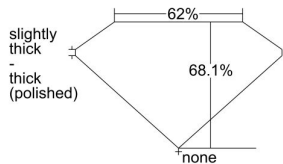

GIA®

FACSIMILE

GIA REPORT 6492459542

Verify this report at GIA.edu

GIA NATURAL DIAMOND DOSSIER®

May 27, 2024
GIA Report Number 6492459542
Shape and Cutting Style ..... **Cut-Cornered Rectangular Modified Brilliant**
Measurements ..... 6.16 x 4.69 x 3.19 mm

GRADING RESULTS

Carat Weight ..... 0.81 carat
Color Grade I
Clarity Grade VVS2

ADDITIONAL GRADING INFORMATION

Polish ..... Excellent
Symmetry ..... Excellent
Fluorescence ..... None
Clarity Characteristics ..... Pinpoint, Cloud
Inscription(s): GIA 6492459542

PROPORTIONS

Profile not to actual proportions

GRADING SCALES

GIA COLOR SCALE		GIA CLARITY SCALE			
COLORLESS	D	VERY VERY SLIGHTLY INCLUDED	FLAWLESS		
	E		INTERNALLY FLAWLESS		
	F	VERY SLIGHTLY INCLUDED	VVS₁		
	G		VVS₂		
	H		VS₁		
	NEAR COLORLESS	I	SLIGHTLY INCLUDED	VS₂	
		J		SI₁	
		FAINT	K	INCLUDED	SI₂
			L		I₁
			M		I₂
VERT LIGHT	N	LIGHT	I₃		
	O				
	P				
	Q				
	R				
	S				
	T				
LIGHT	U				
	V				
	W				
	X				
Y					
Z