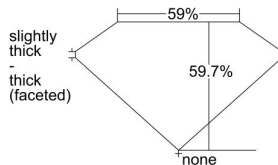

GIA®

FACSIMILE

GIA REPORT 6492460360

Verify this report at gia.edu

GIA NATURAL DIAMOND DOSSIER®

May 27, 2024
GIA Report Number 6492460360
Shape and Cutting Style ..... Heart Brilliant
Measurements ..... 5.53 x 6.52 x 3.90 mm

GRADING RESULTS

Carat Weight ..... 0.83 carat
Color Grade I
Clarity Grade ..... Internally Flawless

ADDITIONAL GRADING INFORMATION

Polish ..... Excellent
Symmetry ..... Excellent
Fluorescence ..... None
Clarity Characteristics ..... Minor Details of Polish
Inscription(s): GIA 6492460360

PROPORTIONS

Profile not to actual proportions

GRADING SCALES

GIA COLOR SCALE		GIA CLARITY SCALE	
NEAR COLORLESS	D	VERY VERY SLIGHTLY INCLUDED	FLAWLESS
	E		INTERNALLY FLAWLESS
	F		VVS₁
	G		VVS₂
	H		VS₁
	I		VS₂
	J		SI₁
	K		SI₂
	L		I₁
	M		I₂
FAINT	N	INCLUDED	I₃
	O		
	P		
	Q		
VERY LIGHT	R		
	S		
	T		
	U		
LIGHT	V		
	W		
	X		
	Y		
Z