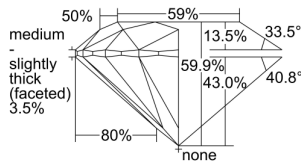

GIA®

FACSIMILE

GIA REPORT 6492462441

Verify this report at GIA.edu

GIA NATURAL DIAMOND DOSSIER®

May 27, 2024
GIA Report Number 6492462441
Shape and Cutting Style ..... Round Brilliant
Measurements ..... 4.84 - 4.87 x 2.91 mm

GRADING RESULTS

Carat Weight ..... 0.41 carat
Color Grade ..... G
Clarity Grade VVS2
Cut Grade ..... Excellent

ADDITIONAL GRADING INFORMATION

Polish ..... Excellent
Symmetry ..... Excellent
Fluorescence ..... Strong Blue
Clarity Characteristics ..... Pinpoint
Inscription(s): GIA 6492462441

PROPORTIONS

Profile to actual proportions

GRADING SCALES

GIA COLOR SCALE	GIA CLARITY SCALE	GIA CUT SCALE	
D	FLAWLESS	EXCELLENT	
E	INTERNALLY FLAWLESS		
F		VVS₁	VERY GOOD
G	VVS₂		
H	VS₁	GOOD	
I	VS₂		
J	SI₁	FAIR	
K	SI₂		
L	I₁	POOR	
M			I₂
N	I₃		
O			
P			
Q			
R			
S			
T			
U			
V			
W			
X			
Y			
Z