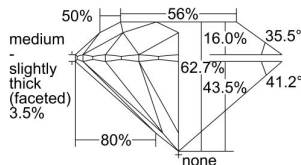

GIA®

FACSIMILE

GIA REPORT 6492463692

Verify this report at GIA.edu

GIA NATURAL DIAMOND DOSSIER®

May 24, 2024
GIA Report Number **6492463692**
Shape and Cutting Style ..... **Round Brilliant**
Measurements ..... **5.73 - 5.75 x 3.60 mm**

GRADING RESULTS

Carat Weight ..... **0.73 carat**
Color Grade ..... **D**
Clarity Grade **VVS2**
Cut Grade ..... **Excellent**

ADDITIONAL GRADING INFORMATION

Polish ..... **Excellent**
Symmetry ..... **Excellent**
Fluorescence ..... **Faint**
Clarity Characteristics..... **Needle, Cloud, Pinpoint**
Inspection(s): GIA 6492463692

PROPORTIONS

Profile to actual proportions

GRADING SCALES

GIA COLOR SCALE	GIA CLARITY SCALE	GIA CUT SCALE	
D	FLAWLESS	EXCELLENT	
E	INTERNALLY FLAWLESS		
F		VVS₁	VERY GOOD
G	VVS₂		
H	VS₁	GOOD	
I	VS₂		
J	SI₁	FAIR	
K	SI₂		
L	I₁	POOR	
M	I₂		
N	I₃		
O			
P			
Q			
R			
S			
T			
U			
V			
W			
X			
Y			
Z