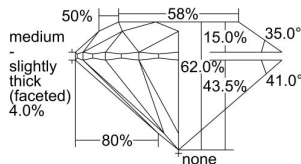

GIA®

FACSIMILE

GIA REPORT 6492463922

Verify this report at GIA.edu

GIA NATURAL DIAMOND DOSSIER®

May 24, 2024
GIA Report Number **6492463922**
Shape and Cutting Style ..... **Round Brilliant**
Measurements ..... **5.09 - 5.11 x 3.16 mm**

GRADING RESULTS

Carat Weight ..... **0.50 carat**
Color Grade ..... **J**
Clarity Grade **VVS2**
Cut Grade ..... **Excellent**

ADDITIONAL GRADING INFORMATION

Polish ..... **Excellent**
Symmetry ..... **Excellent**
Fluorescence ..... **Faint**
Clarity Characteristics ..... **Cloud, Pinpoint**
Inscription(s): **GIA 6492463922**

PROPORTIONS

Profile to actual proportions

GRADING SCALES

GIA COLOR SCALE	GIA CLARITY SCALE	GIA CUT SCALE	
D	FLAWLESS	EXCELLENT	
E	INTERNALLY FLAWLESS		
F		VVS₁	VERY GOOD
G	VVS₂		
H	VS₁	GOOD	
I	VS₂		
J	SI₁	FAIR	
K	SI₂		
L	I₁	POOR	
M	I₂		
N	I₃		
O			
P			
Q			
R			
S			
T			
U			
V			
W			
X			
Y			
Z