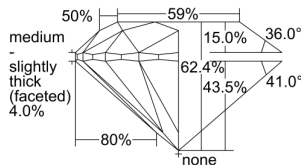

GIA®

FACSIMILE

GIA REPORT 6492463953

Verify this report at GIA.edu

GIA NATURAL DIAMOND DOSSIER®

June 05, 2024
GIA Report Number **6492463953**
Shape and Cutting Style ..... **Round Brilliant**
Measurements ..... **5.83 - 5.86 x 3.64 mm**

GRADING RESULTS

Carat Weight ..... **0.78 carat**
Color Grade ..... **L**
Clarity Grade **VS2**
Cut Grade ..... **Excellent**

ADDITIONAL GRADING INFORMATION

Polish ..... **Excellent**
Symmetry ..... **Excellent**
Fluorescence ..... **None**
Clarity Characteristics..... **Crystal, Cloud, Needle**
Inscription(s): **GIA 6492463953**

PROPORTIONS

Profile to actual proportions

GRADING SCALES

GIA COLOR SCALE	GIA CLARITY SCALE	GIA CUT SCALE	
D	FLAWLESS	EXCELLENT	
E	INTERNALLY FLAWLESS		
F		VVS₁	VERY GOOD
G	VVS₂		
H	VS₁	GOOD	
I	VS₂		
J	SI₁	FAIR	
K	SI₂		
L	I₁	POOR	
M	I₂		
N	I₃		
O			
P			
Q			
R			
S			
T			
U			
V			
W			
X			
Y			
Z