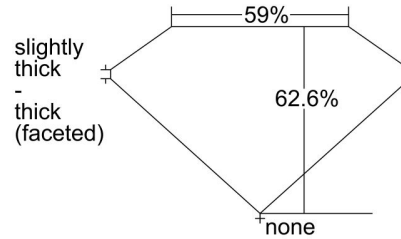

GIA NATURAL DIAMOND GRADING REPORT

May 31, 2024
 GIA Report Number 6492464380
 Shape and Cutting Style Oval Brilliant
 Measurements 10.33 x 6.86 x 4.29 mm

GRADING RESULTS

Carat Weight 2.01 carat
 Color Grade E
 Clarity Grade VVS2

ADDITIONAL GRADING INFORMATION

Polish Excellent
 Symmetry Excellent
 Fluorescence None
 Inscription(s): GIA 6492464380

PROPORTIONS

Profile not to actual proportions

CLARITY CHARACTERISTICS

KEY TO SYMBOLS*

- Feather
- Pinpoint

* Red symbols denote internal characteristics (inclusions). Green or black symbols denote external characteristics (blemishes). Diagram is an approximate representation of the diamond, and symbols shown indicate type, position, and approximate size of clarity characteristics. All clarity characteristics may not be shown. Details of finish are not shown.