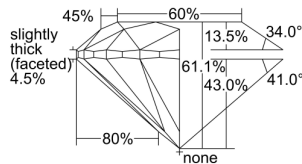

GIA®

FACSIMILE

GIA REPORT 6492466531

Verify this report at GIA.edu

GIA NATURAL DIAMOND DOSSIER®

May 24, 2024
GIA Report Number **6492466531**
Shape and Cutting Style ..... **Round Brilliant**
Measurements ..... **5.31 - 5.32 x 3.25 mm**

GRADING RESULTS

Carat Weight ..... **0.57 carat**
Color Grade ..... **E**
Clarity Grade ..... **Internally Flawless**
Cut Grade ..... **Excellent**

ADDITIONAL GRADING INFORMATION

Polish ..... **Excellent**
Symmetry ..... **Excellent**
Fluorescence ..... **None**
Clarity Characteristics... **Surface Graining, Minor Details of Polish**
Inspection(s): **GIA 6492466531**

PROPORTIONS

GRADING SCALES

GIA COLOR SCALE	GIA CLARITY SCALE	GIA CUT SCALE	
D	FLAWLESS	EXCELLENT	
E	INTERNALLY FLAWLESS		
F		VVS₁	VERY GOOD
G	VVS₂		
H	VS₁	GOOD	
I	VS₂		
J	SI₁	FAIR	
K	SI₂		
L	I₁	POOR	
M			
N			
O	I₂		
P			
Q			
R	I₃		
S			
T			
U			
V			
W			
X			
Y			
Z