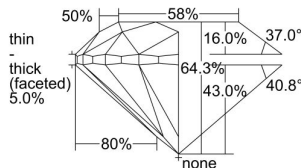

GIA®

FACSIMILE

GIA REPORT 6492467905

Verify this report at GIA.edu

GIA NATURAL DIAMOND DOSSIER®

May 24, 2024
GIA Report Number 6492467905
Shape and Cutting Style ..... Round Brilliant
Measurements ..... 4.15 - 4.20 x 2.69 mm

GRADING RESULTS

Carat Weight ..... 0.30 carat
Color Grade ..... D
Clarity Grade S11
Cut Grade ..... Very Good

ADDITIONAL GRADING INFORMATION

Polish ..... Excellent
Symmetry ..... Very Good
Fluorescence ..... Medium Blue
Clarity Characteristics ..... Cloud
Inscription(s): GIA 6492467905

PROPORTIONS

Profile to actual proportions

GRADING SCALES

GIA COLOR SCALE	GIA CLARITY SCALE	GIA CUT SCALE	
D	FLAWLESS	EXCELLENT	
E	INTERNALLY FLAWLESS		
F		VVS₁	VERY GOOD
G	VVS₂		
H	VS₁	GOOD	
I	VS₂		
J	S1₁	FAIR	
K	S1₂		
L	I₁	POOR	
M	I₂		
N	I₃		
O			
P			
Q			
R			
S			
T			
U			
V			
W			
X			
Y			
Z