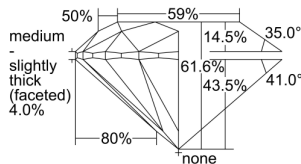

GIA®

FACSIMILE

GIA REPORT 6492468323

Verify this report at GIA.edu

GIA NATURAL DIAMOND DOSSIER®

May 27, 2024
GIA Report Number **6492468323**
Shape and Cutting Style ..... **Round Brilliant**
Measurements ..... **4.43 - 4.44 x 2.73 mm**

GRADING RESULTS

Carat Weight ..... **0.33 carat**
Color Grade ..... **G**
Clarity Grade **VVS1**
Cut Grade ..... **Excellent**

ADDITIONAL GRADING INFORMATION

Polish ..... **Excellent**
Symmetry ..... **Excellent**
Fluorescence ..... **None**
Clarity Characteristics..... **Cloud, Feather**
Inscription(s): **GIA 6492468323**

PROPORTIONS

Profile to actual proportions

GRADING SCALES

GIA COLOR SCALE	GIA CLARITY SCALE	GIA CUT SCALE	
D	FLAWLESS	EXCELLENT	
E	INTERNALLY FLAWLESS		
F		VVS₁	VERY GOOD
G	VVS₂		
H	VS₁	GOOD	
I	VS₂		
J	SI₁	FAIR	
K	SI₂		
L	I₁	POOR	
M			
N			
O	I₂		
P			
Q	I₃		
R			
S			
T			
U			
V			
W			
X			
Y			
Z