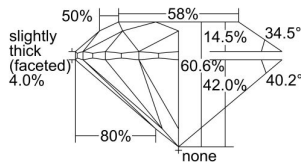

GIA®

FACSIMILE

GIA REPORT 6492468568

Verify this report at GIA.edu

GIA NATURAL DIAMOND DOSSIER®

May 27, 2024
GIA Report Number **6492468568**
Shape and Cutting Style ..... **Round Brilliant**
Measurements ..... **5.09 - 5.10 x 3.09 mm**

GRADING RESULTS

Carat Weight ..... **0.50 carat**
Color Grade ..... **E**
Clarity Grade **S11**
Cut Grade ..... **Very Good**

ADDITIONAL GRADING INFORMATION

Polish ..... **Excellent**
Symmetry ..... **Excellent**
Fluorescence ..... **None**
Clarity Characteristics..... **Cloud, Crystal**
Inscription(s): **GIA 6492468568**

PROPORTIONS

Profile to actual proportions

GRADING SCALES

GIA COLOR SCALE

COLOREDNESS	D
	E
	F
	G
	H
	I
	J
NEAR COLORLESS	K
	L
FAINT	M
	N
	O
	P
VERY LIGHT	R
	S
	T
	U
	V
LIGHT	W
	X
	Y
	Z

GIA CLARITY SCALE

FLAWLESS	VERY VERY SLIGHTLY INCLUDED	VVS₁	
			VVS₂
INTERNALLY FLAWLESS	VERY SLIGHTLY INCLUDED	VS₁	
		VS₂	
SLIGHTLY INCLUDED	SLIGHTLY INCLUDED	S1₁	
		S1₂	
INCLUDED	INCLUDED	I₁	
		I₂	
		I₃	

GIA CUT SCALE

EXCELLENT	VERY GOOD	GOOD	FAIR	POOR