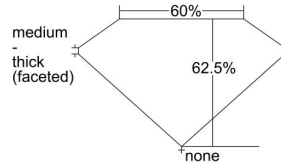

GIA®

FACSIMILE

GIA REPORT 6492470486

Verify this report at GIA.edu

GIA NATURAL DIAMOND DOSSIER®

May 27, 2024
GIA Report Number **6492470486**
Shape and Cutting Style ..... **Marquise Brilliant**
Measurements ..... **9.32 x 4.59 x 2.87 mm**

GRADING RESULTS

Carat Weight ..... **0.72 carat**
Color Grade ..... **L**
Clarity Grade ..... **Internally Flawless**

ADDITIONAL GRADING INFORMATION

Polish ..... **Excellent**
Symmetry ..... **Good**
Fluorescence ..... **None**
Clarity Characteristics..... **Minor Details of Polish**
Inscription(s): **GIA 6492470486**

PROPORTIONS

Profile not to actual proportions

GRADING SCALES

GIA COLOR SCALE		GIA CLARITY SCALE			
COLORLESS	D	VERY VERY SLIGHTLY INCLUDED	FLAWLESS		
	E		INTERNALLY FLAWLESS		
	F	VERY SLIGHTLY INCLUDED	VVS₁		
	G		VVS₂		
	H		VS₁		
	NEAR COLORLESS	I	SLIGHTLY INCLUDED	VS₂	
		J		SI₁	
		FAINT	K	INCLUDED	SI₂
			L		I₁
			M		I₂
VERTICALLY LIGHT	N	INCLUDED	I₃		
	O				
	P				
	Q				
	R				
LIGHT	S				
	T				
	U				
	V				
	W				
	X				
	Y				
	Z