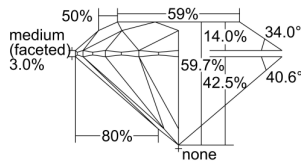

GIA®

FACSIMILE

GIA REPORT 6492470528

Verify this report at GIA.edu

GIA NATURAL DIAMOND DOSSIER®

May 27, 2024
GIA Report Number **6492470528**
Shape and Cutting Style ..... **Round Brilliant**
Measurements ..... **4.46 - 4.47 x 2.67 mm**

GRADING RESULTS

Carat Weight ..... **0.32 carat**
Color Grade ..... **J**
Clarity Grade ..... **Internally Flawless**
Cut Grade ..... **Excellent**

ADDITIONAL GRADING INFORMATION

Polish ..... **Excellent**
Symmetry ..... **Excellent**
Fluorescence ..... **Very Strong Blue**
Clarity Characteristics..... **Minor Details of Polish**
Inscription(s): **GIA 6492470528**

PROPORTIONS

Profile to actual proportions

GRADING SCALES

GIA COLOR SCALE	GIA CLARITY SCALE	GIA CUT SCALE	
D	FLAWLESS	EXCELLENT	
E	INTERNALLY FLAWLESS		
F		VVS₁	VERY GOOD
G	VVS₂		
H	VS₁	GOOD	
I	VS₂		
J	SI₁	FAIR	
K	SI₂		
L	I₁	POOR	
M			
N			
O	I₂		
P			
Q			
R	I₃		
S			
T			
U			
V			
W			
X			
Y			
Z