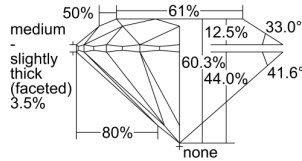

GIA®

FACSIMILE

GIA REPORT 6492472348

Verify this report at GIA.edu

GIA NATURAL DIAMOND DOSSIER®

May 27, 2024
GIA Report Number 6492472348
Shape and Cutting Style ..... Round Brilliant
Measurements ..... 5.81 - 5.85 x 3.52 mm

GRADING RESULTS

Carat Weight ..... 0.72 carat
Color Grade ..... D
Clarity Grade VS1
Cut Grade ..... Excellent

ADDITIONAL GRADING INFORMATION

Polish ..... Excellent
Symmetry ..... Excellent
Fluorescence ..... Faint
Clarity Characteristics..... Crystal, Cloud, Pinpoint, Needle
Inscription(s): GIA 6492472348

PROPORTIONS

Profile to actual proportions

GRADING SCALES

GIA COLOR SCALE	GIA CLARITY SCALE	GIA CUT SCALE	
D	FLAWLESS	EXCELLENT	
E	INTERNALLY FLAWLESS		
F		VVS₁	VERY GOOD
G	VVS₂		
H	VS₁	GOOD	
I	VS₂		
J	SI₁	FAIR	
K	SI₂		
L	I₁	POOR	
M			
N			
O	I₂		
P			
Q			
R	I₃		
S			
T			
U			
V			
W			
X			
Y			
Z