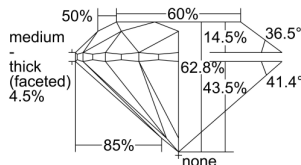

GIA®

FACSIMILE

GIA REPORT 6492473436

Verify this report at GIA.edu

GIA NATURAL DIAMOND DOSSIER®

May 28, 2024
GIA Report Number **6492473436**
Shape and Cutting Style ..... **Round Brilliant**
Measurements ..... **3.97 - 4.01 x 2.51 mm**

GRADING RESULTS

Carat Weight ..... **0.25 carat**
Color Grade ..... **D**
Clarity Grade **VVS2**
Cut Grade ..... **Very Good**

ADDITIONAL GRADING INFORMATION

Polish ..... **Very Good**
Symmetry ..... **Very Good**
Fluorescence ..... **None**
Clarity Characteristics..... **Pinpoint, Indented Natural, Surface Graining**

Inscription(s): GIA 6492473436

PROPORTIONS

Profile to actual proportions

GRADING SCALES

GIA COLOR SCALE	GIA CLARITY SCALE	GIA CUT SCALE
COLOURLESS	FLAWLESS	EXCELLENT
D	INTERNALLY FLAWLESS	
E	VVS₁	VERY GOOD
F		
G	VS₁	GOOD
H		
I	SI₁	FAIR
J		
K	I₁	POOR
L		
M	I₂	
N		
O	I₃	
P		
Q		
R		
S		
T		
U		
V		
W		
X		
Y		
Z