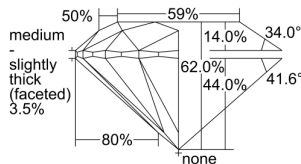

GIA®

FACSIMILE

GIA REPORT 6492474035

Verify this report at GIA.edu

GIA NATURAL DIAMOND DOSSIER®

May 27, 2024
GIA Report Number **6492474035**
Shape and Cutting Style ..... **Round Brilliant**
Measurements ..... **5.09 - 5.12 x 3.16 mm**

GRADING RESULTS

Carat Weight ..... **0.50 carat**
Color Grade ..... **K**
Clarity Grade **VS1**
Cut Grade ..... **Excellent**

ADDITIONAL GRADING INFORMATION

Polish ..... **Excellent**
Symmetry ..... **Excellent**
Fluorescence ..... **None**
Clarity Characteristics..... **Crystal, Feather, Pinpoint**
Inscription(s): **GIA 6492474035**

PROPORTIONS

Profile to actual proportions

GRADING SCALES

GIA COLOR SCALE	GIA CLARITY SCALE	GIA CUT SCALE	
D	FLAWLESS	EXCELLENT	
E	INTERNALLY FLAWLESS		
F		VVS₁	VERY GOOD
G	VVS₂		
H	VS₁	GOOD	
I	VS₂		
J	SI₁	FAIR	
K	SI₂		
L	I₁	POOR	
M	I₂		
N	I₃		
O			
P			
Q			
R			
S			
T			
U			
V			
W			
X			
Y			
Z